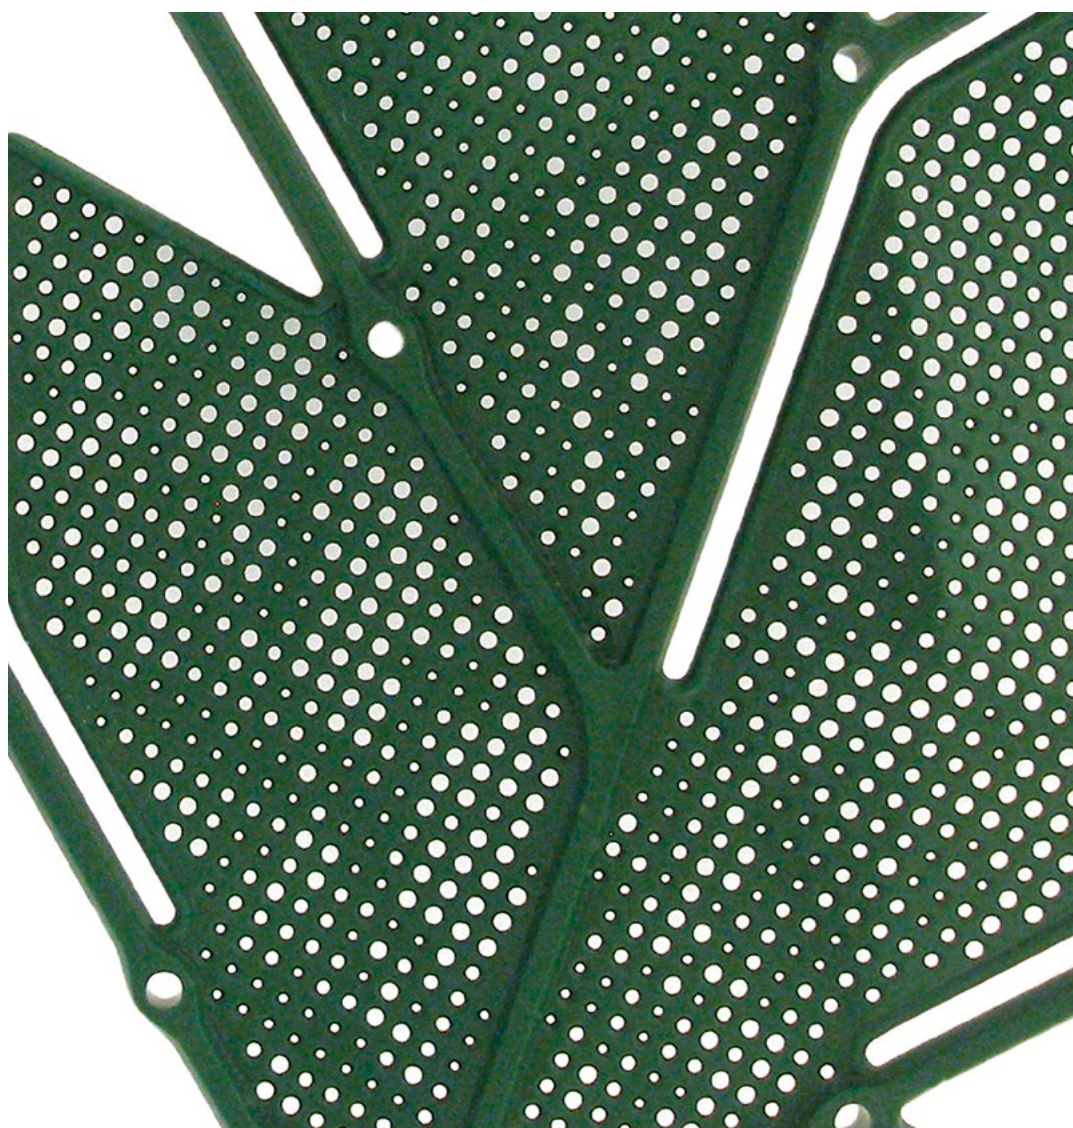

CASAMANIA
HORM

Polypropylene
[Maria]

/
Index

polypropylene white [maria]

>>> [click to enlarge](#)

polypropylene bordeaux [maria]

>>> [click to enlarge](#)

polypropylene dark green [maria]

>>> [click to enlarge](#)

polypropylene light green [maria]

>>> [click to enlarge](#)

/
White

[>>> back to index](#)

/
PRODUCTS LIST
› Maria

/
Bordeaux

[>>> back to index](#)

/
PRODUCTS LIST
> Maria

/
Dark green

[>>> back to index](#)

/
PRODUCTS LIST
› Maria

/
Light green

>>> [back to index](#)

/
PRODUCTS LIST
> Maria