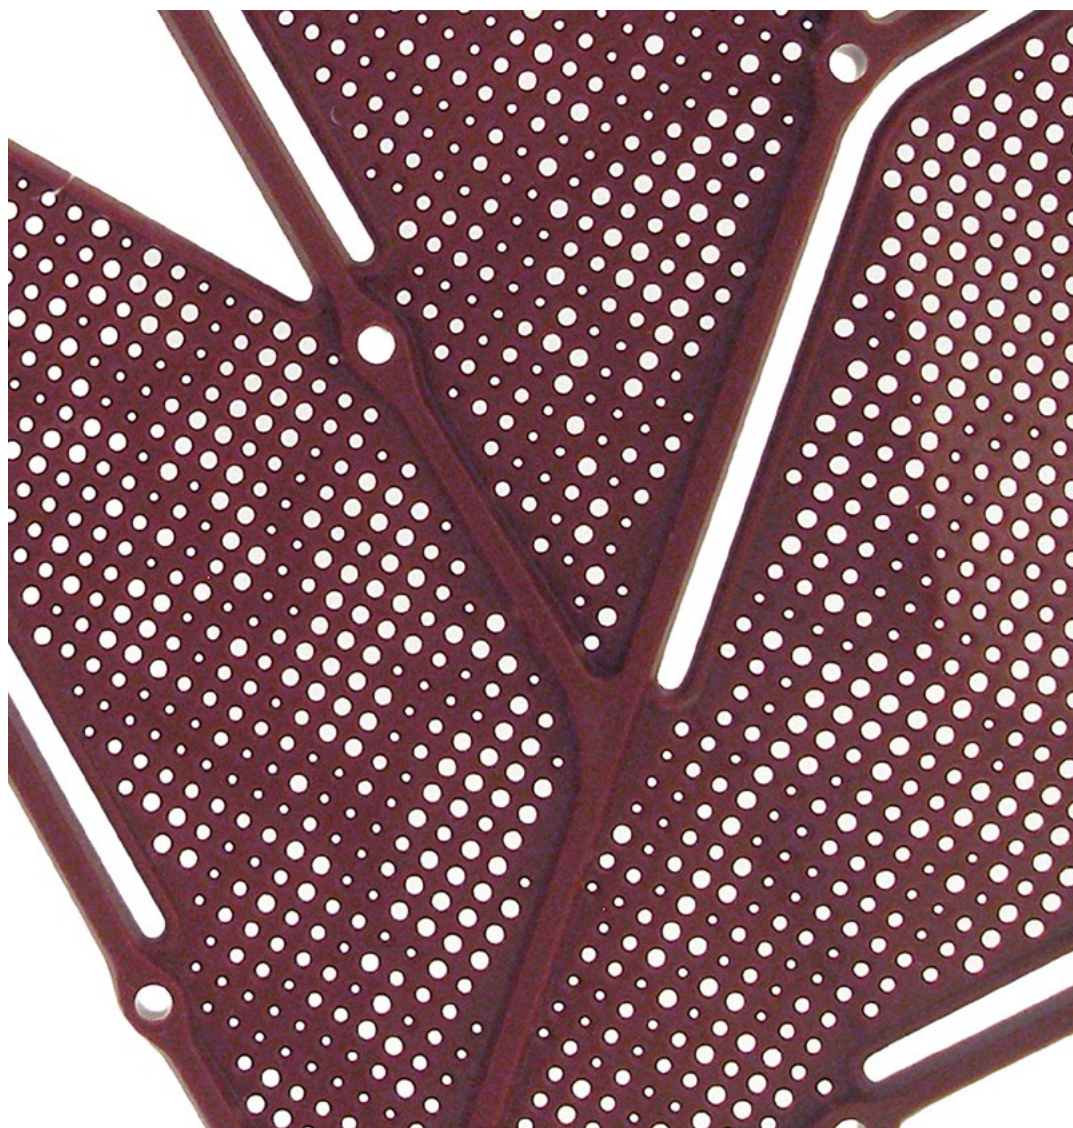

CASAMANIA
HORM

Polypropylene
[Maria]

/
Index

polypropylene white [maria]

>>> [click to enlarge](#)

polypropylene bordeaux [maria]

>>> [click to enlarge](#)

polypropylene dark green [maria]

>>> [click to enlarge](#)

polypropylene light green [maria]

>>> [click to enlarge](#)

/
White

[>>> back to index](#)

/
PRODUCTS LIST
› Maria

/
Bordeaux

[>>> back to index](#)

/
PRODUCTS LIST
> Maria

/
Dark green

[>>> back to index](#)

/
PRODUCTS LIST
› Maria

/
Light green

>>> [back to index](#)

/
PRODUCTS LIST
> Maria